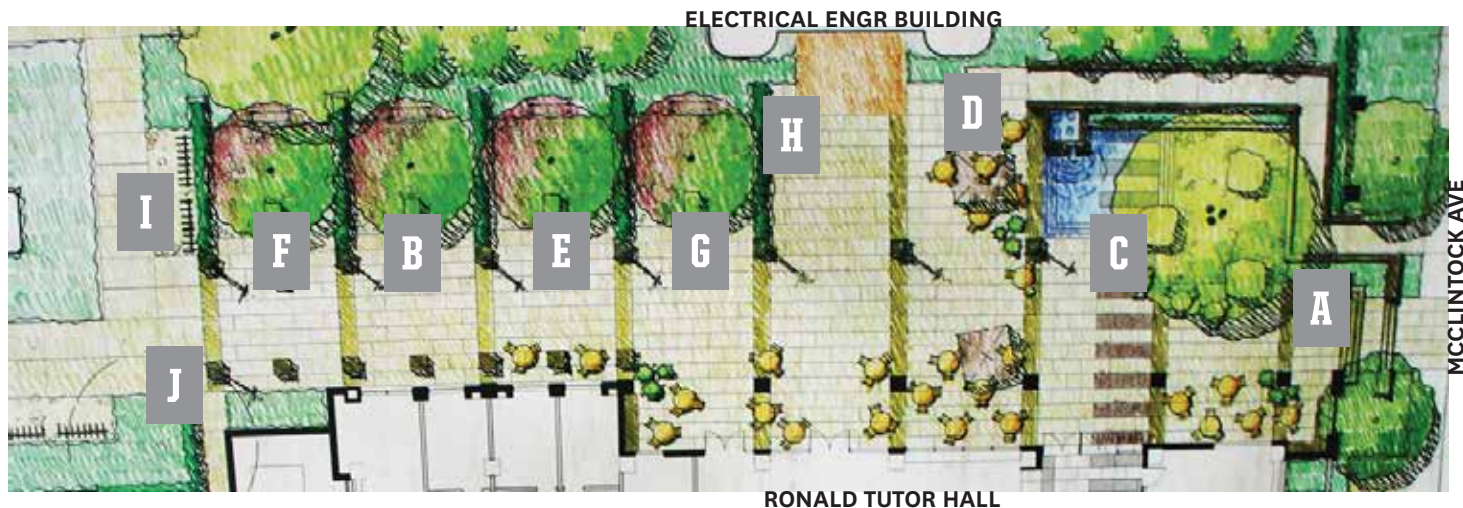

E VISION PROCESSING LAB
Retinal neuroengineering to understand vision and fight blindness. **cap: 10/tour***

F ENGINE LAB
Automotive engine research aimed at increasing gas mileage and reducing pollutant formation. **cap: 10/tour**

G VIZ LAB
Atomistic simulations of materials using high performance computing and visualization. **cap: 20/tour**

H WATER QUALITY ENGINEERING
Research is conducted on different aspects of water quality science and engineering to provide safer and cleaner drinking water. **cap: 10/tour***

I SHOCK WAVE LAB
Study of shock wave focusing in fluids and gases, material behavior under shock loading and high velocity impact **cap: 25/tour**

J ASTRONAUTICAL ENGR. LABS
Experimental facilities regarding rockets and astronomical plasma physics. **cap: 25/tour**

OPEN HOUSES:
[PROCEED DIRECTLY TO THE LOCATION](#)

GAMEPIPE LAB: RTH 321
Full game production process, building 3D models, motion capture, game animation, game engine development & utilization, game design & prototype development. **cap: 40**

DIGITAL MANUFACTURING: RTH 319
3D printing devices and testbeds developed inhouse. **cap: 10**

CiSOFT: RTH 324
USC-Chevron Center for Interactive Smart Oilfield Technologies. **cap: 25**

BIOMIMETIC PHASE INTERFACES: RTH 521
Multiphase liquid flows to study biomembrane physiology and manufacture nanoparticles. **cap: 10**

* Not accessible via wheelchair